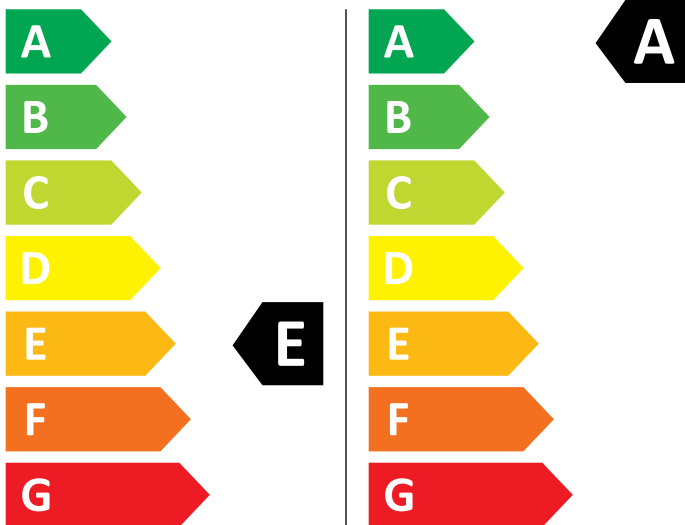

ENERG

AEG

L7WBG048W 914610217

💧 325 kWh/100

💧 47 kWh/100

5,0 kg

8,0 kg

67 L